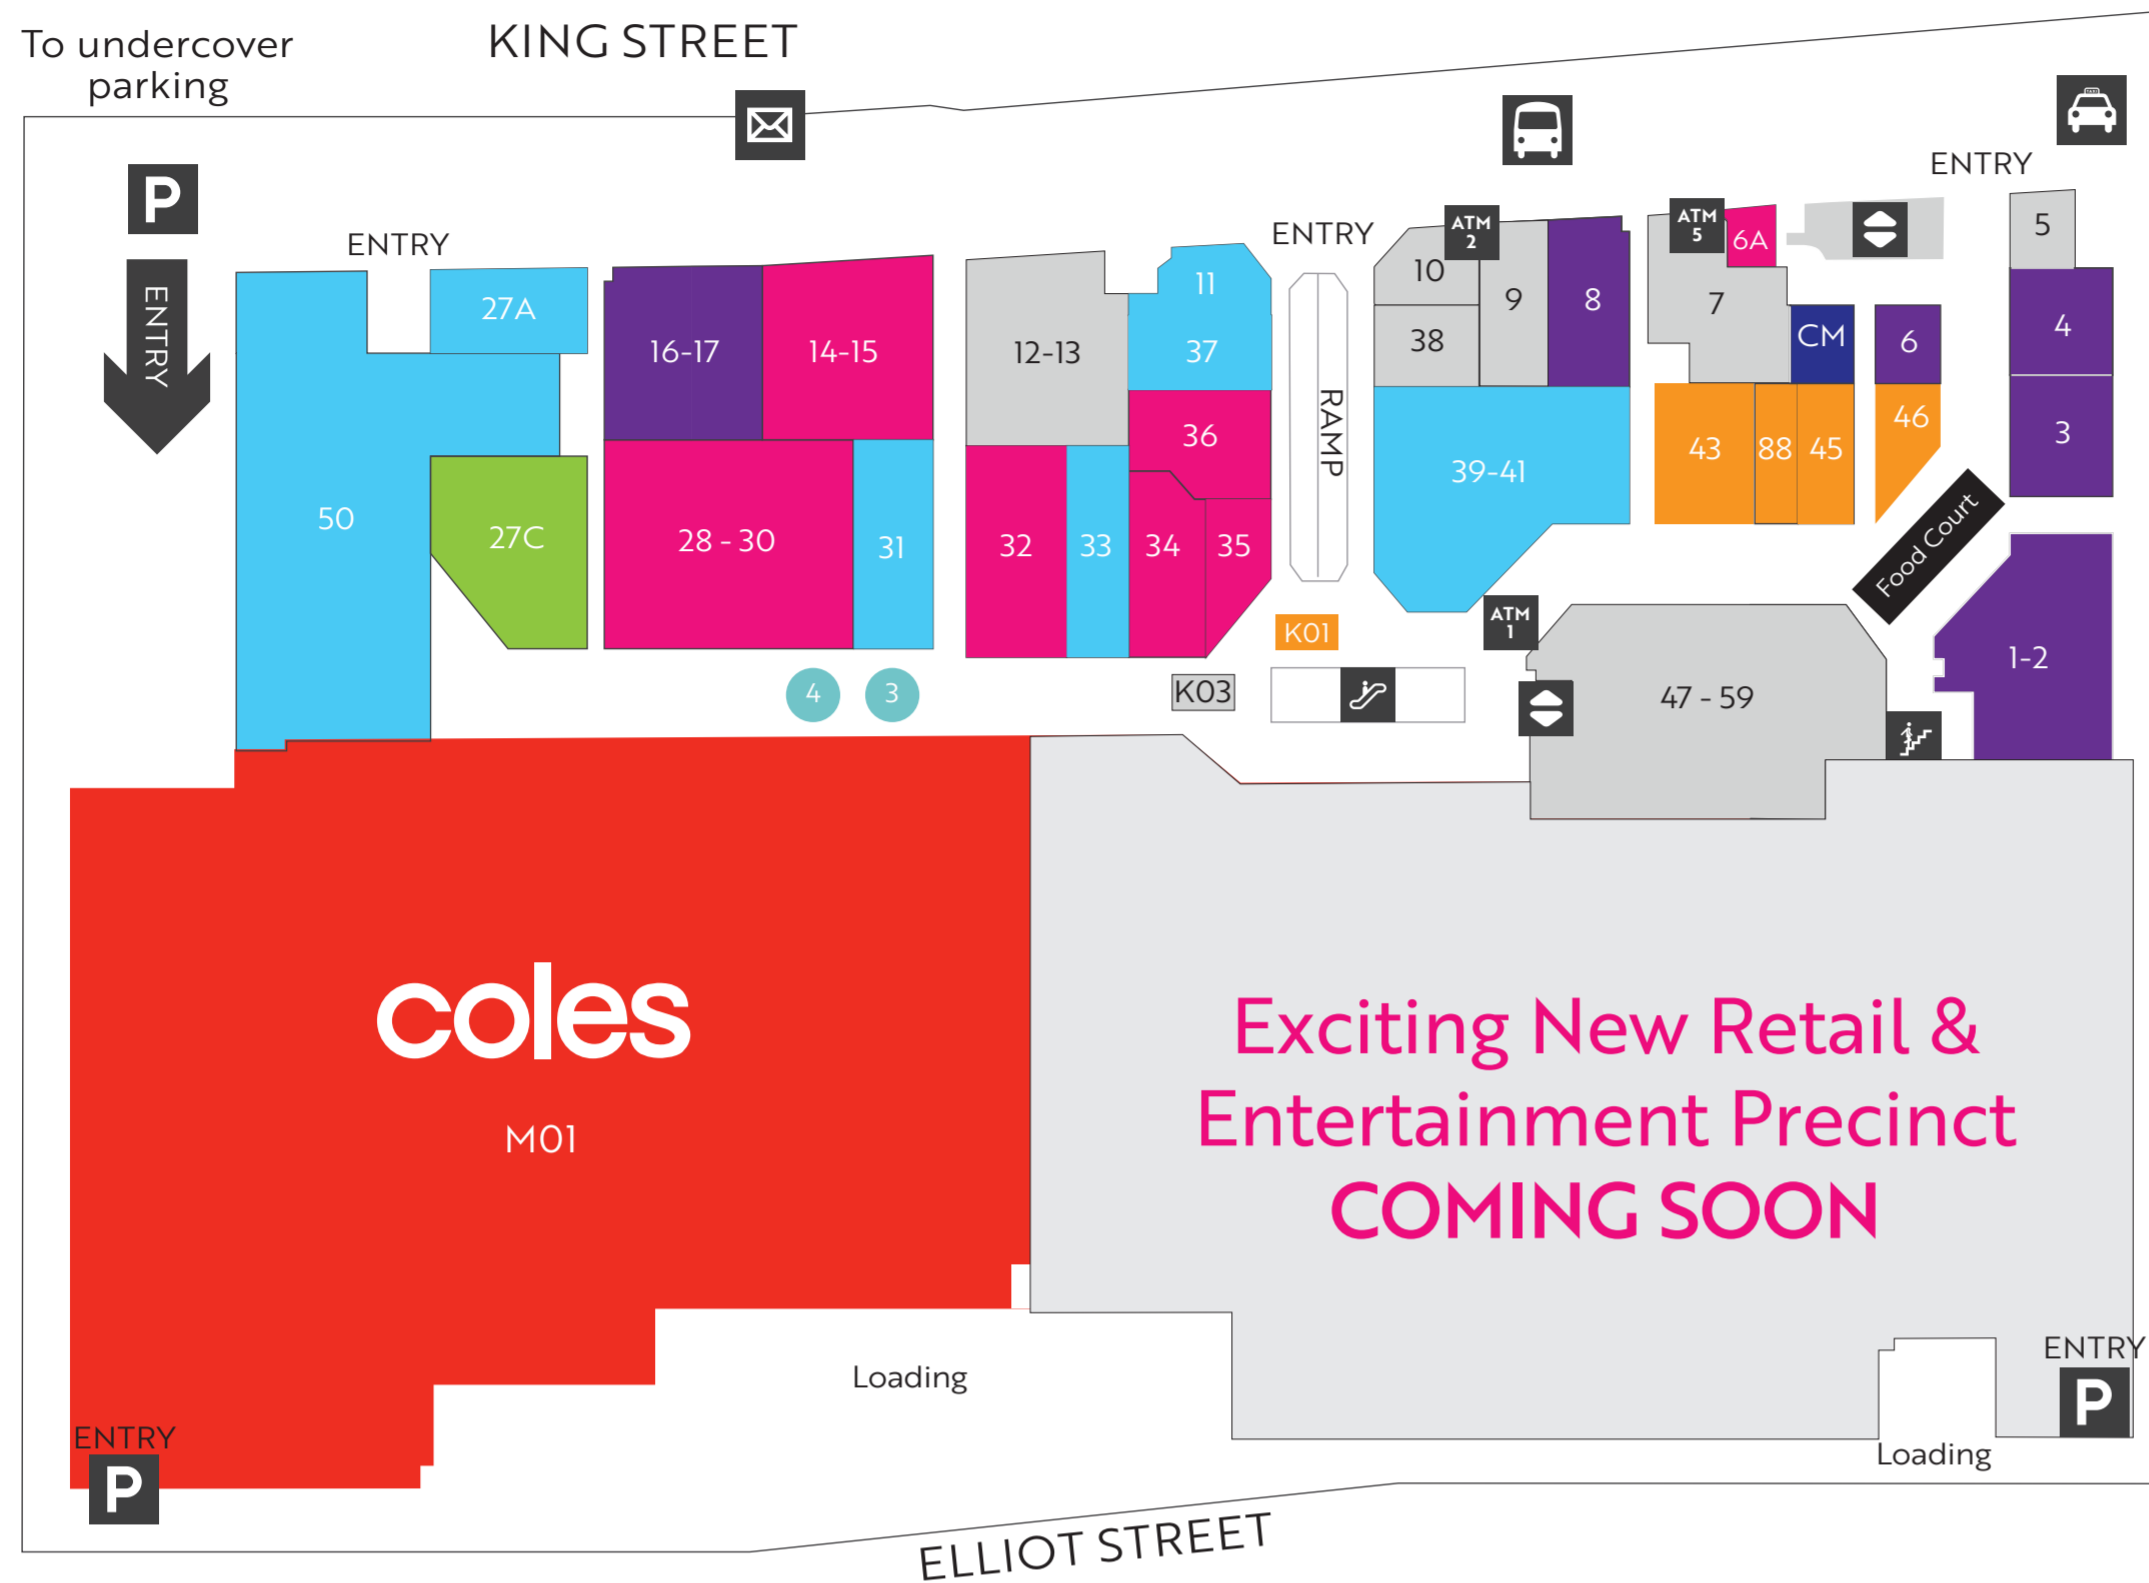

CENTRE DIRECTORY

LEVEL 4 - RETAIL

LEVEL 5 - OFFICES

LEVEL 3 - CARPARK

- | | | | | | | | | | | | | | |
|---------|------------------|--------------|----------|------|-----|------------|-----------|-----------|---------------------|------------|--------|---------------------|-------------------|
| | | | | | | | | | | | | | |
| TOILETS | DISABLED TOILETS | PARENTS ROOM | BUS STOP | LIFT | ATM | POST BOXES | TAXI RANK | TELEPHONE | UNDERGROUND CARPARK | TRAVELATOR | STAIRS | CASUAL MALL LEASING | CENTRE MANAGEMENT |