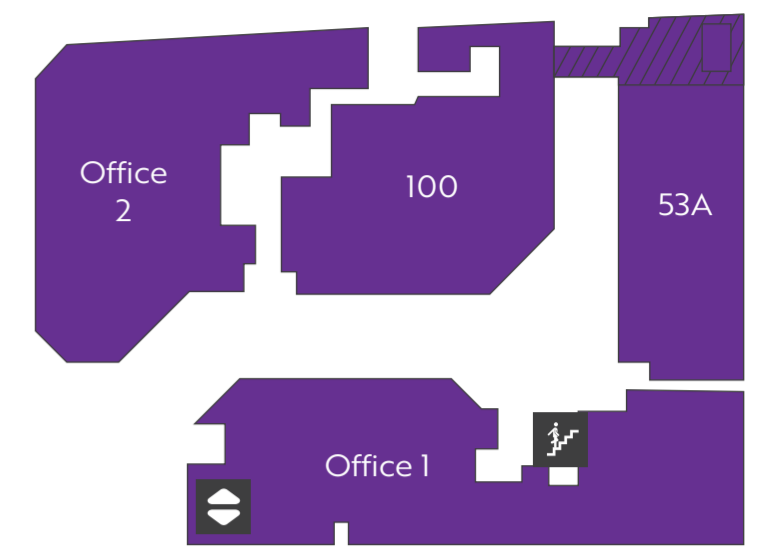

CENTRE DIRECTORY

LEVEL 4 - RETAIL

LEVEL 5 - OFFICES

LEVEL 3 - CARPARK

- | | | | | | | | | | | | | | |
|---------|------------------|--------------|----------|------|-----|------------|-----------|-----------|---------------------|------------|--------|---------------------|-------------------|
| | | | | | | | | | | | | | |
| TOILETS | DISABLED TOILETS | PARENTS ROOM | BUS STOP | LIFT | ATM | POST BOXES | TAXI RANK | TELEPHONE | UNDERGROUND CARPARK | TRAVELATOR | STAIRS | CASUAL MALL LEASING | CENTRE MANAGEMENT |